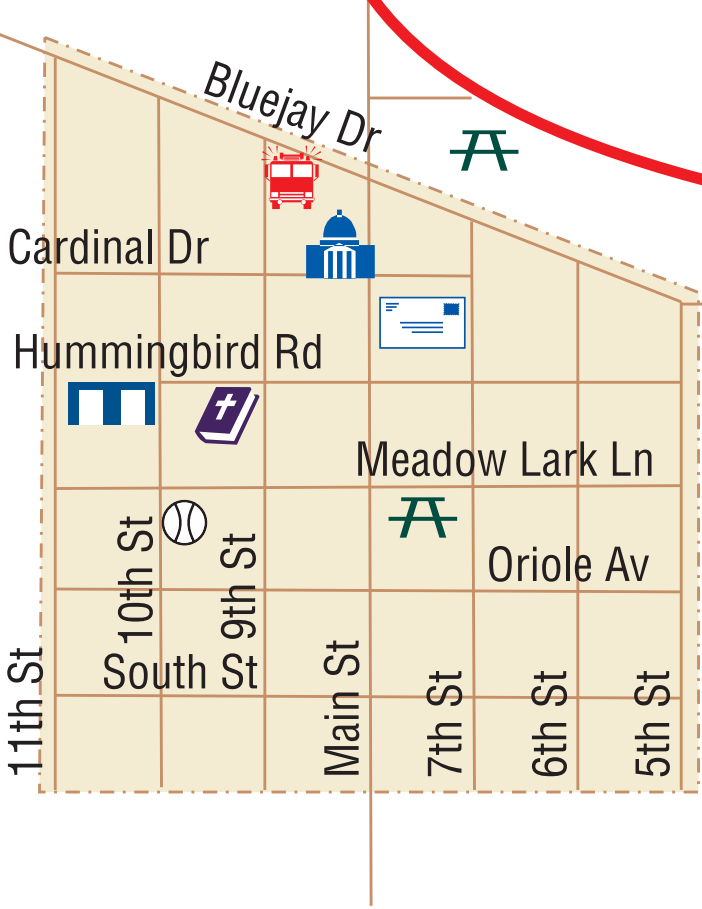

Bogue, Kansas

9 Miles to Hill City

25 Miles to Plainville

-  Ball Field
-  Church
-  City Shop
-  Fire Department
-  Park/Picnic Grounds
-  Post Office
-  Township Hall

Courtesy of